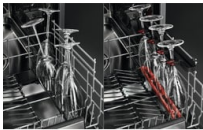

Product Benefits & Features

The GlassCare system helps protect glasses from breaking

The GlassCare system protects fragile glassware. It uses SoftSpikes in its upper rack to securely hold glasses, and has a unique bottom rack that safely holds stem glasses, protecting them from excessive vibration that can lead to breaking.

- Capacity: 15 place settings
- Sensorlogic
- 4 temperature settings
- 7 programmes including:
- Auto half load
- Multi-tab
- Delay start of up to 24 hours
- Time remaining indicator
- Height adjustable upper basket
- Long stem wine glass holder